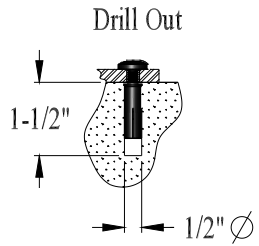

In Ground #12104
Surface #12142

Vintage {Bridge} Racks
Surface Mount / In Ground Mount

SURFACE MOUNT

IN GROUND MOUNT

In Ground #12104
Surface #12142

Vintage {Bridge} Racks
Surface Mount / In Ground Mount {Dims}