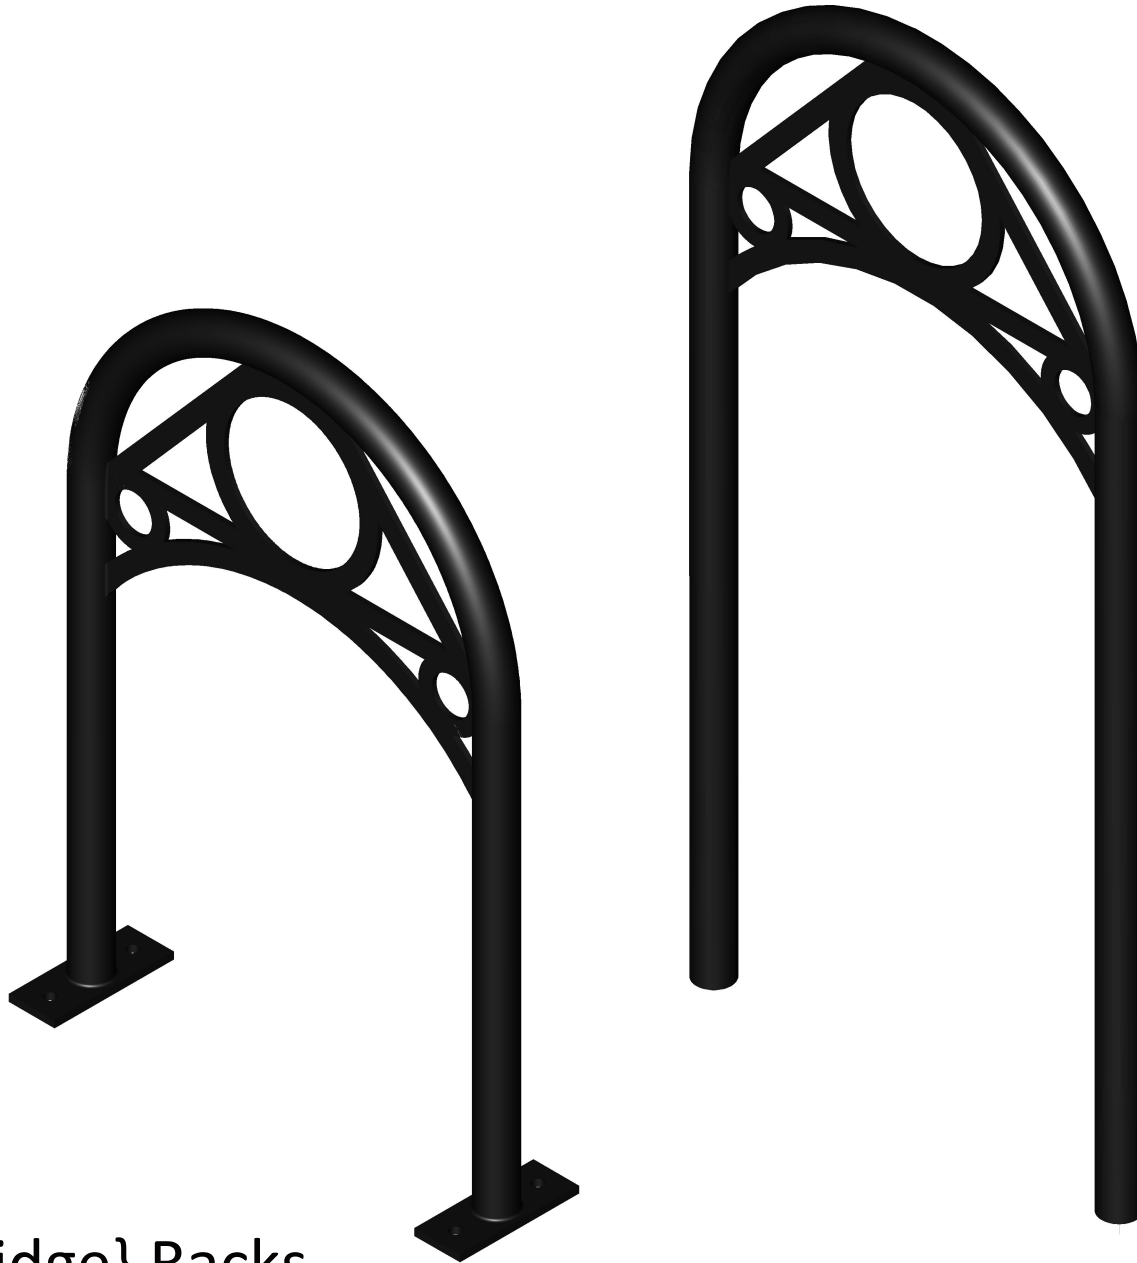

In Ground #12104
Surface #12142

Vintage {Bridge} Racks
Surface Mount / In Ground Mount

SURFACE MOUNT

IN GROUND MOUNT

In Ground #12104
Surface #12142

Vintage {Bridge} Racks
Surface Mount / In Ground Mount {Dims}