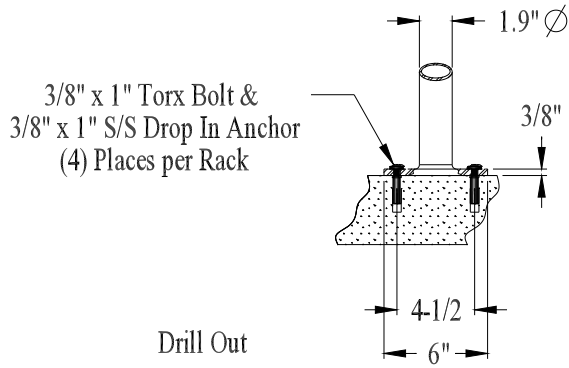

In Ground #12104
Surface #12142

Vintage {Bridge} Racks
Surface Mount / In Ground Mount

SURFACE MOUNT

IN GROUND MOUNT

In Ground #12104
Surface #12142

Vintage {Bridge} Racks
Surface Mount / In Ground Mount {Dims}