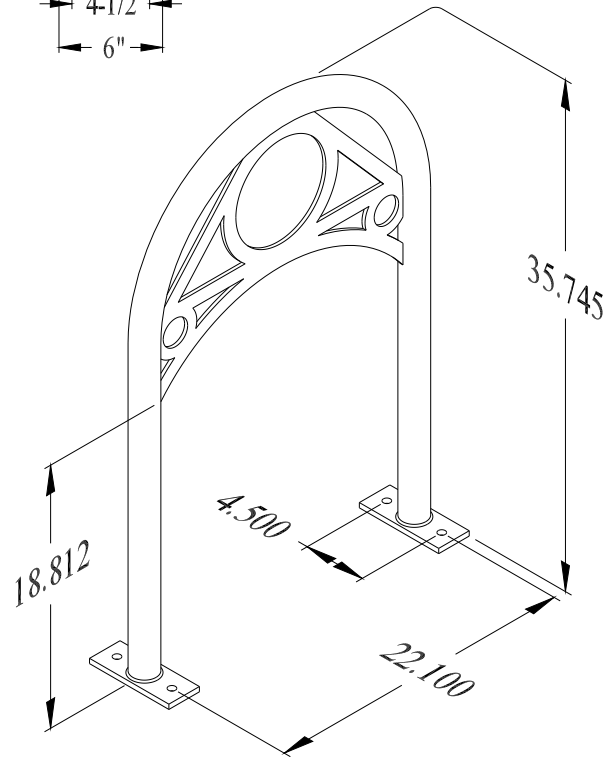

In Ground #12104
Surface #12142

Vintage {Bridge} Racks
Surface Mount / In Ground Mount

SURFACE MOUNT

IN GROUND MOUNT

In Ground #12104
Surface #12142

Vintage {Bridge} Racks
Surface Mount / In Ground Mount {Dims}